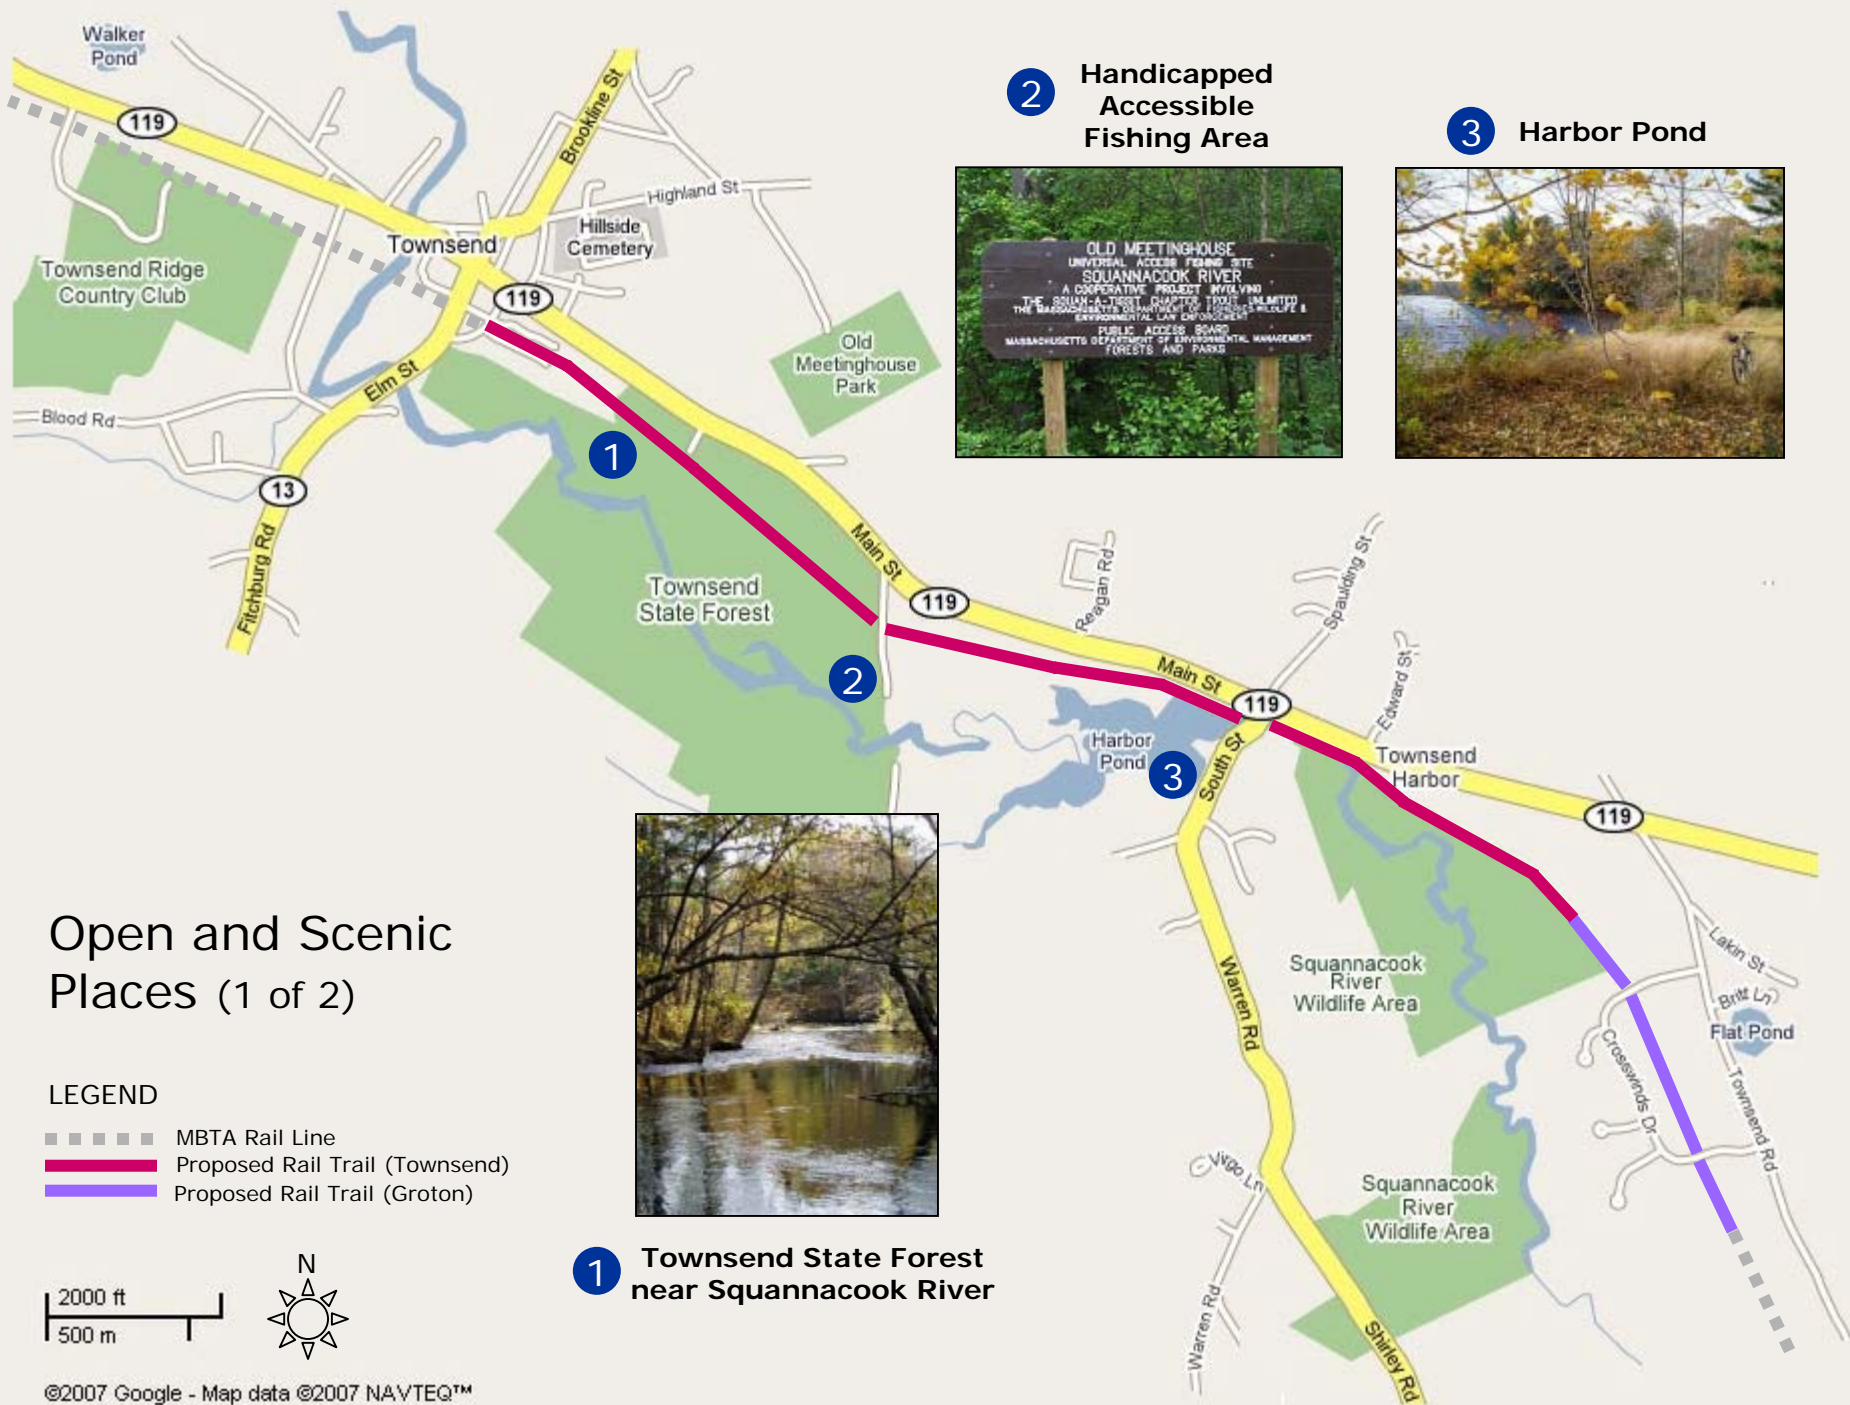

Open and Scenic Places (1 of 2)

LEGEND

- ▬▬▬▬ MBTA Rail Line
- ▬▬▬▬ Proposed Rail Trail (Townsend)
- ▬▬▬▬ Proposed Rail Trail (Groton)