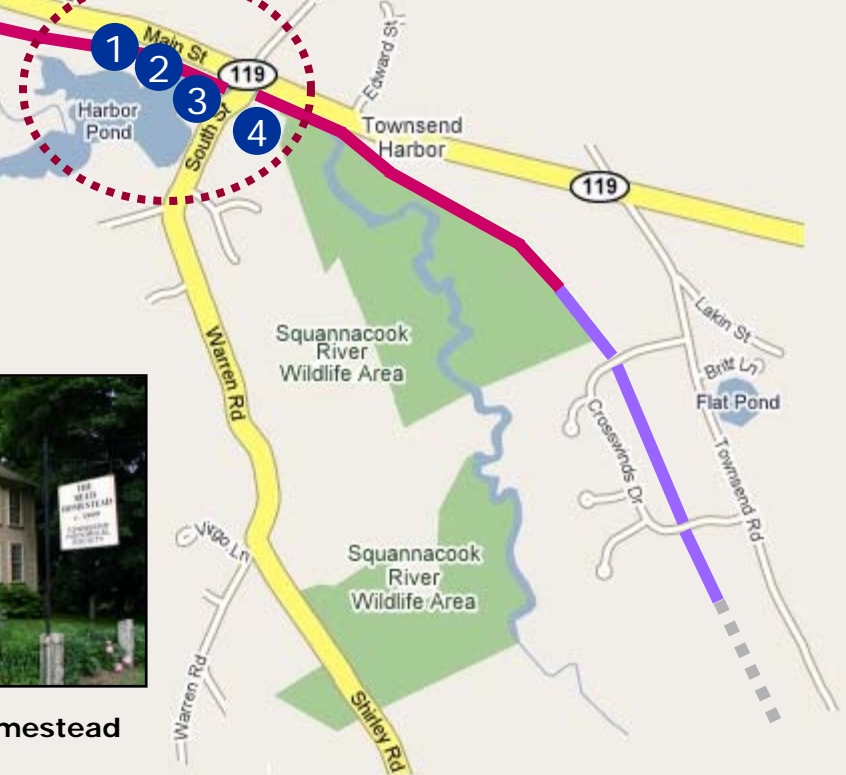

3 The Cooprage

4 The Grist Mill

1 The Harbor Church

**Townsend
Harbor
Historic
District**

2 The Reed Homestead

Historic Places

LEGEND

- ▬▬▬▬ MBTA Rail Line
- ▬▬▬▬ Proposed Rail Trail (Townsend)
- ▬▬▬▬ Proposed Rail Trail (Groton)

4 Cliff's Cafe

5 Townsend Pizza

1 Dunkin Donuts

2 Ice Cream Factory

3 Townsend House

Places to Eat (1 of 3)

LEGEND

- ▬▬▬▬ MBTA Rail Line
- ▬▬▬▬ Proposed Rail Trail (Townsend)
- ▬▬▬▬ Proposed Rail Trail (Groton)

8 Brick Steamer

9 Patriot Pizza

6 Central Plaza Pizza

7 Main St. Cafe

Places to Eat (2 of 3)

LEGEND

- ▬▬▬▬ MBTA Rail Line
- ▬▬▬▬ Proposed Rail Trail (Townsend)
- ▬▬▬▬ Proposed Rail Trail (Groton)

10 Dunkin Donuts

11 McDonald's

12 Pizza Pizzazz

Places to Eat (3 of 3)

LEGEND

- ▬▬▬▬ MBTA Rail Line
- ▬▬▬▬ Proposed Rail Trail (Townsend)
- ▬▬▬▬ Proposed Rail Trail (Groton)

13 Panda Wok