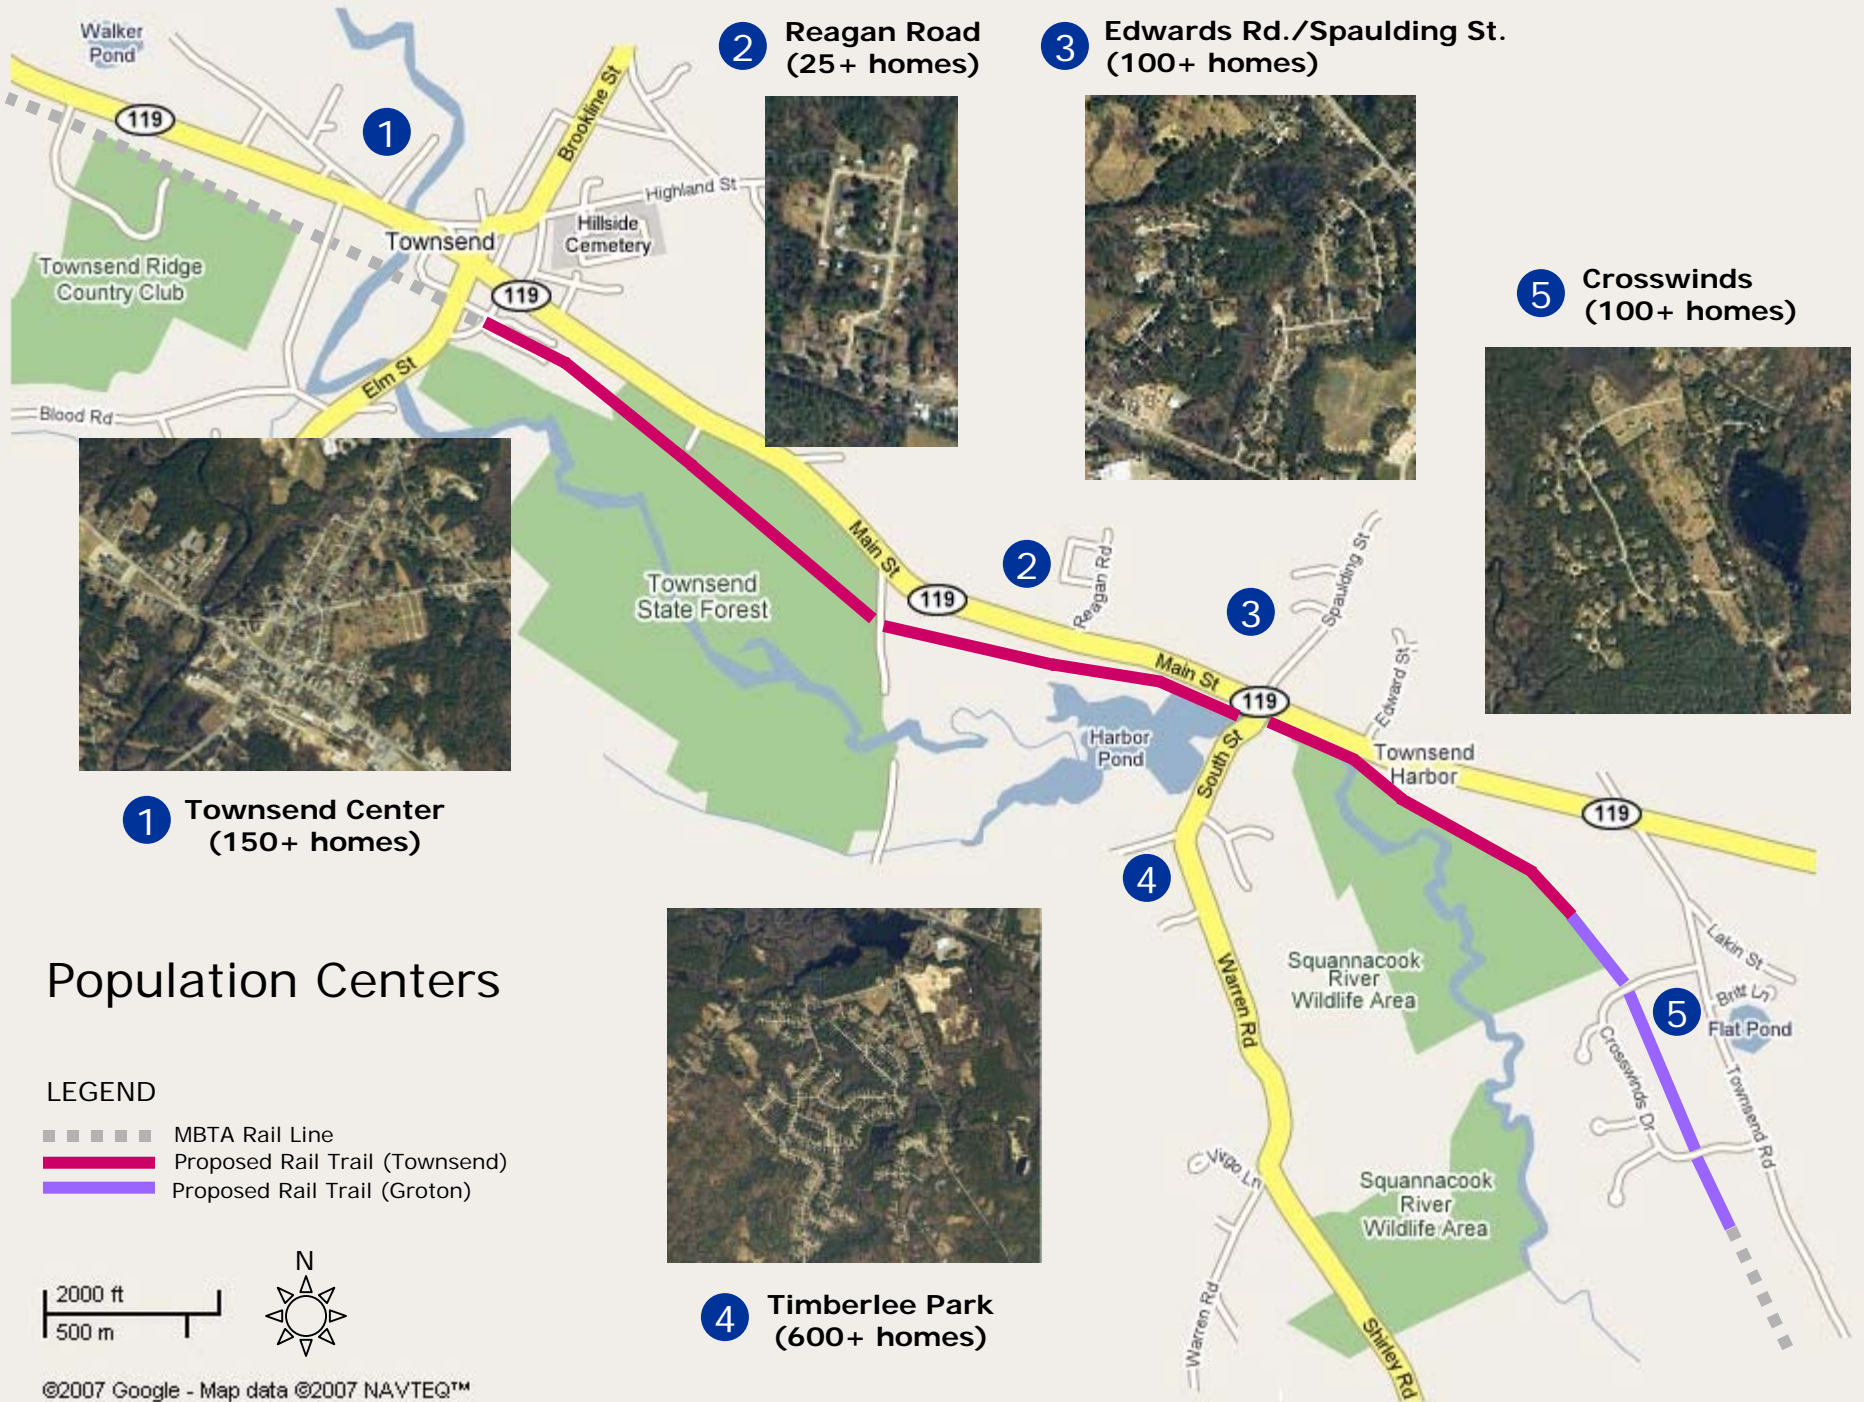

2 St. John's Catholic Church

3 Townsend Congregational Church

1 Townsend United Methodist Church

Churches

LEGEND

- MBTA Rail Line
- Proposed Rail Trail (Townsend)
- Proposed Rail Trail (Groton)

2 Reagan Road
(25+ homes)

4 Cliff's Cafe

5 Townsend Pizza

1 Dunkin Donuts

2 Ice Cream Factory

3 Townsend House

Places to Eat (1 of 3)

LEGEND

- ▬▬▬▬ MBTA Rail Line
- ▬▬▬▬ Proposed Rail Trail (Townsend)
- ▬▬▬▬ Proposed Rail Trail (Groton)

8 Brick Steamer

9 Patriot Pizza

6 Central Plaza Pizza

7 Main St. Cafe

Places to Eat (2 of 3)

LEGEND

- ▬▬▬▬ MBTA Rail Line
- ▬▬▬▬ Proposed Rail Trail (Townsend)
- ▬▬▬▬ Proposed Rail Trail (Groton)

10 Dunkin Donuts

11 McDonald's

12 Pizza Pizzazz

Places to Eat (3 of 3)

LEGEND

- ▬▬▬▬ MBTA Rail Line
- ▬▬▬▬ Proposed Rail Trail (Townsend)
- ▬▬▬▬ Proposed Rail Trail (Groton)

13 Panda Wok