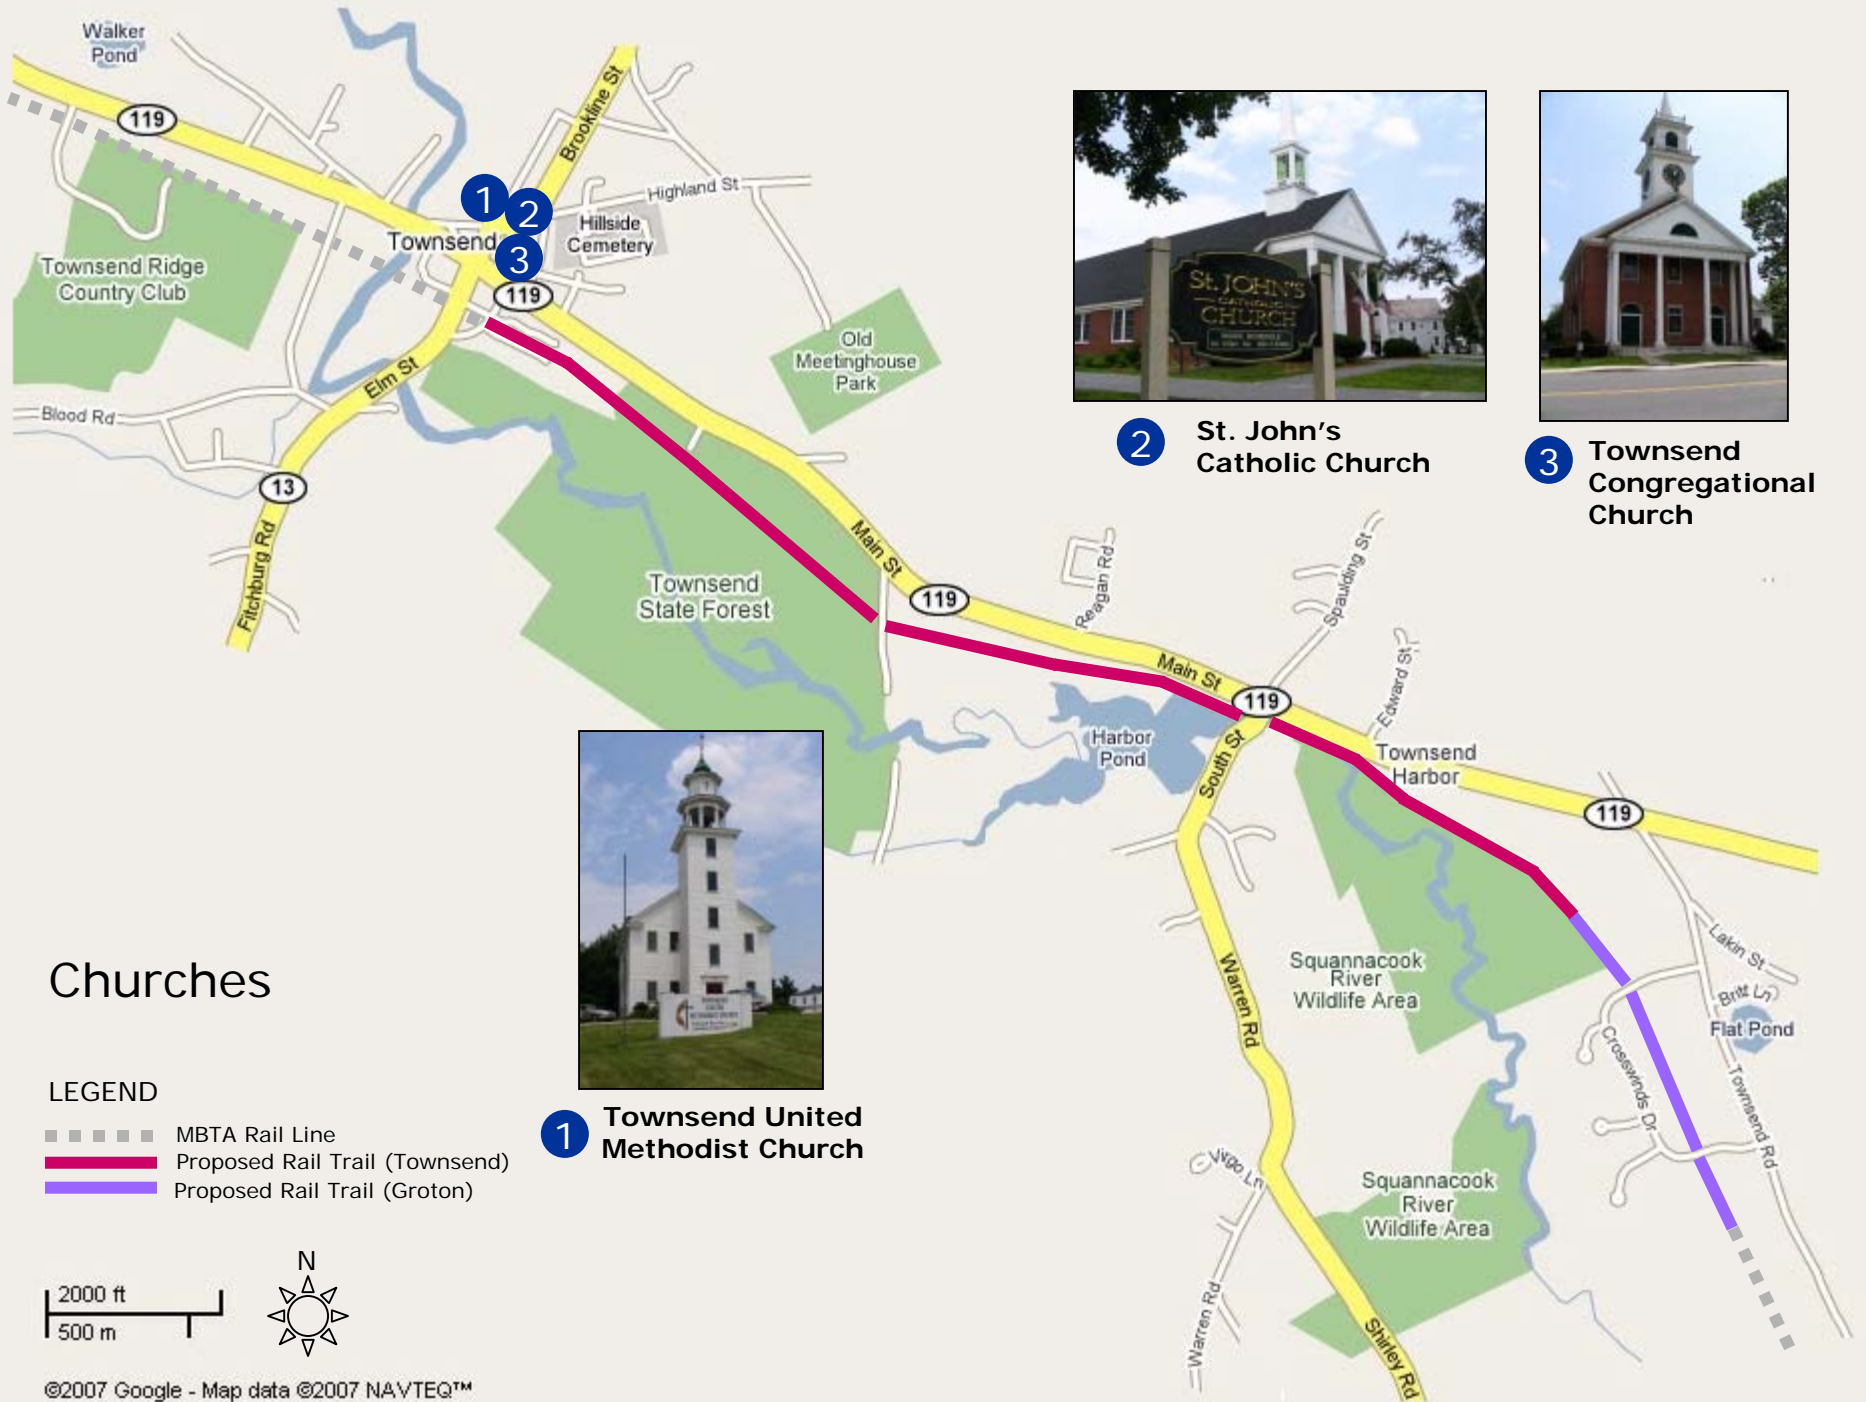

3 The Cooprage

4 The Grist Mill

1 The Harbor Church

**Townsend
Harbor
Historic
District**

2 The Reed Homestead

Historic Places

LEGEND

- ▬▬▬▬ MBTA Rail Line
- ▬▬▬▬ Proposed Rail Trail (Townsend)
- ▬▬▬▬ Proposed Rail Trail (Groton)

2 St. John's Catholic Church

3 Townsend Congregational Church

1 Townsend United Methodist Church

Churches

LEGEND

- MBTA Rail Line
- Proposed Rail Trail (Townsend)
- Proposed Rail Trail (Groton)

2 Reagan Road
(25+ homes)

4 Cliff's Cafe

5 Townsend Pizza

1 Dunkin Donuts

2 Ice Cream Factory

3 Townsend House

Places to Eat (1 of 3)

LEGEND

- ▬▬▬▬ MBTA Rail Line
- ▬▬▬▬ Proposed Rail Trail (Townsend)
- ▬▬▬▬ Proposed Rail Trail (Groton)

8 Brick Steamer

9 Patriot Pizza

6 Central Plaza Pizza

7 Main St. Cafe

Places to Eat (2 of 3)

LEGEND

- ▬▬▬▬ MBTA Rail Line
- ▬▬▬▬ Proposed Rail Trail (Townsend)
- ▬▬▬▬ Proposed Rail Trail (Groton)

10 Dunkin Donuts